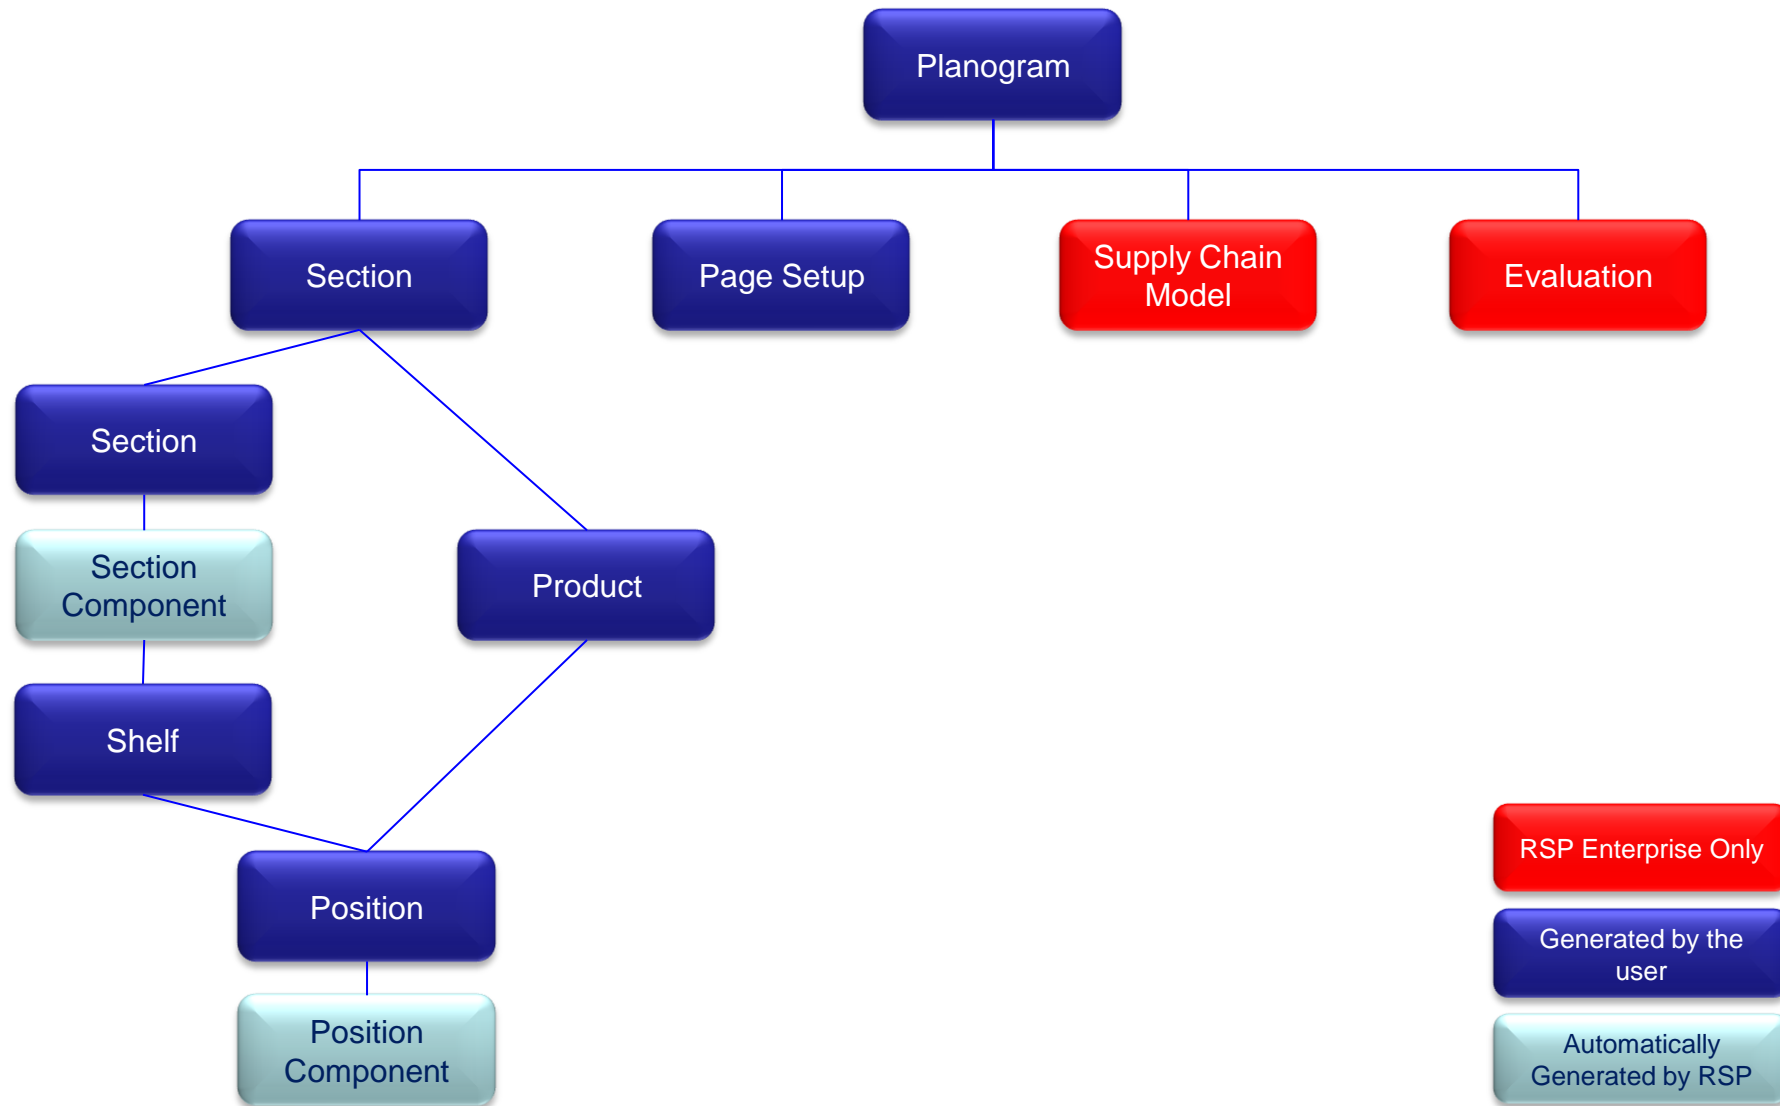

Retail Shelf Planner 2009

Object Structure

Retail Shelf Planner – Object Structure

RSP Enterprise Only

Generated by the user

Automatically Generated by RSP