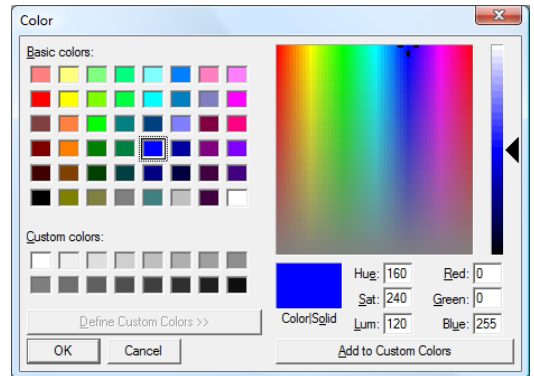

Retail Shelf Planner – Color Codes

Assigning Colors

In Retail Shelf Planner you can assign a color to an object (Section, Shelf, Product) by clicking on the small button next to the color box in the dialogs.

This is quick and easy if for the Section and the Shelves as it's a limited number only. For the occasional Product it's fine as well, but it's not really efficient when you're building or maintaining a product database with hundreds if not thousands of products. That is better done in Excel, but there you don't have the "color-button" like in Retail Shelf Planner.

The color-dialog gives you access to 16 million colors.

Color Codes

Retail Shelf Planner uses the color codes from the Windows palette. After you've picked a color from the color-dialog, it not only colors the background of the box next to the button, it also puts the color code in the box. You can double click it to select all numbers and copy and paste it into another application.

Commonly used (bright) colors and their codes are:

Color	Code	Sample
Red	255	
Yellow	65535	
Green	65280	
Blue	16711680	
Cyan	16776960	
Pink	16711935	
White	16777215	
Black	0	