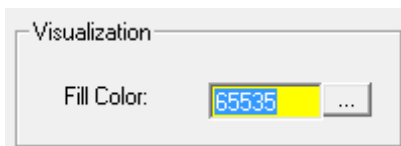

Retail Shelf Planner – Color Codes

Assigning Colors

In Retail Shelf Planner you can assign a color to an object (Section, Shelf, Product) by clicking on the small button next to the color box in the dialogs.

This is quick and easy if for the Section and the Shelves as it's a limited number only. For the occasional Product it's fine as well, but it's not really efficient when you're building or maintaining a product database with hundreds if not thousands of products. That is better done in Excel, but there you don't have the "color-button" like in Retail Shelf Planner.

The color-dialog gives you access to 16 million colors.

Color Codes

Retail Shelf Planner uses the color codes from the Windows palette. After you've picked a color from the color-dialog, it not only colors the background of the box next to the button, it also puts the color code in the box. You can double click it to select all numbers and copy and paste it into another application.